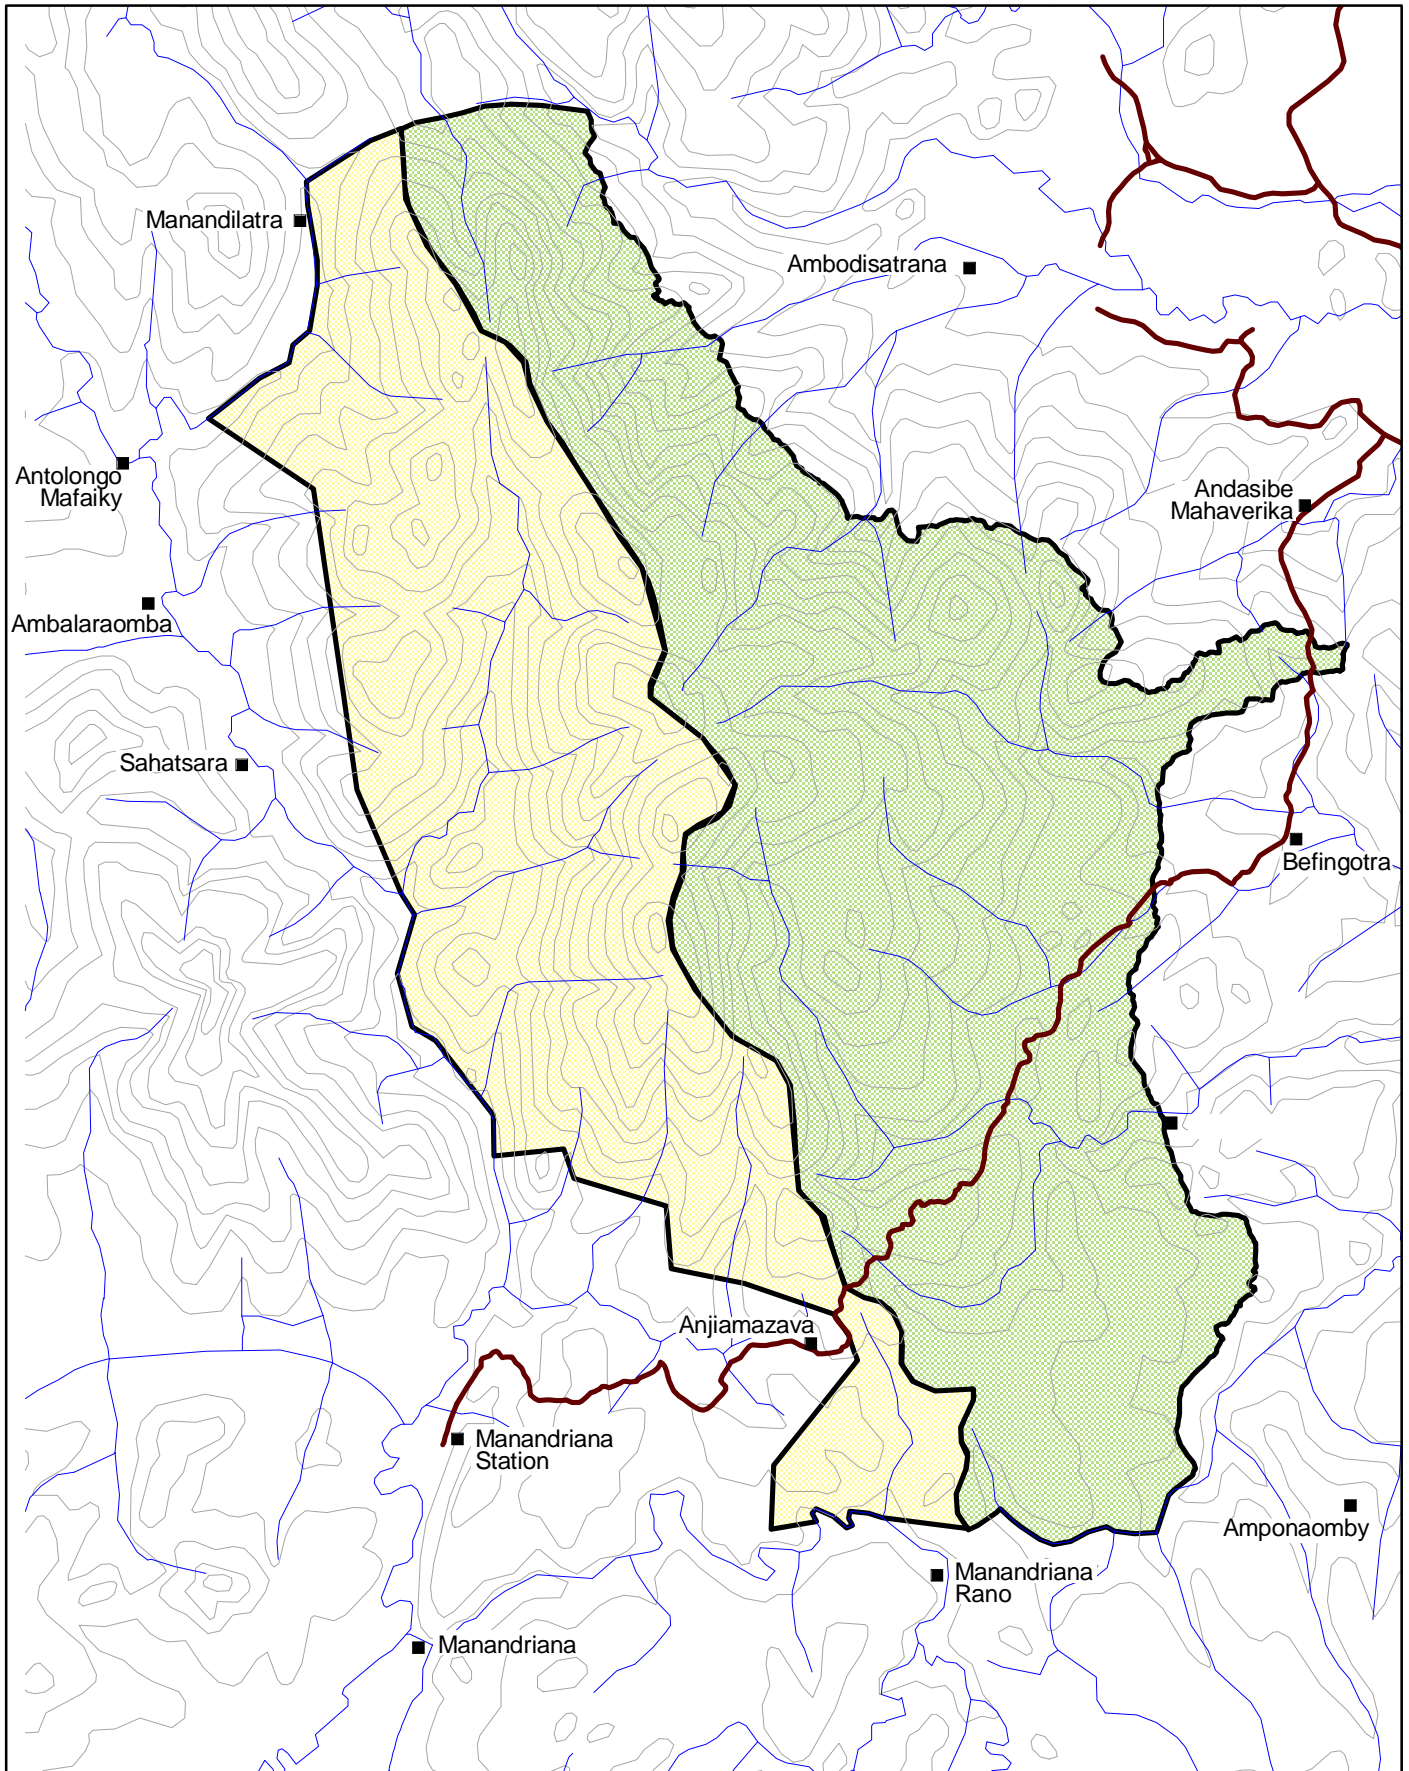

Anjanaharibe-Sud Special Reserve Boundary Extension After Public Hearings

Area of Current Reserve: 17,194 ha
Area of Extension: 11,430 ha
Total Area (with extension): 28,624 ha